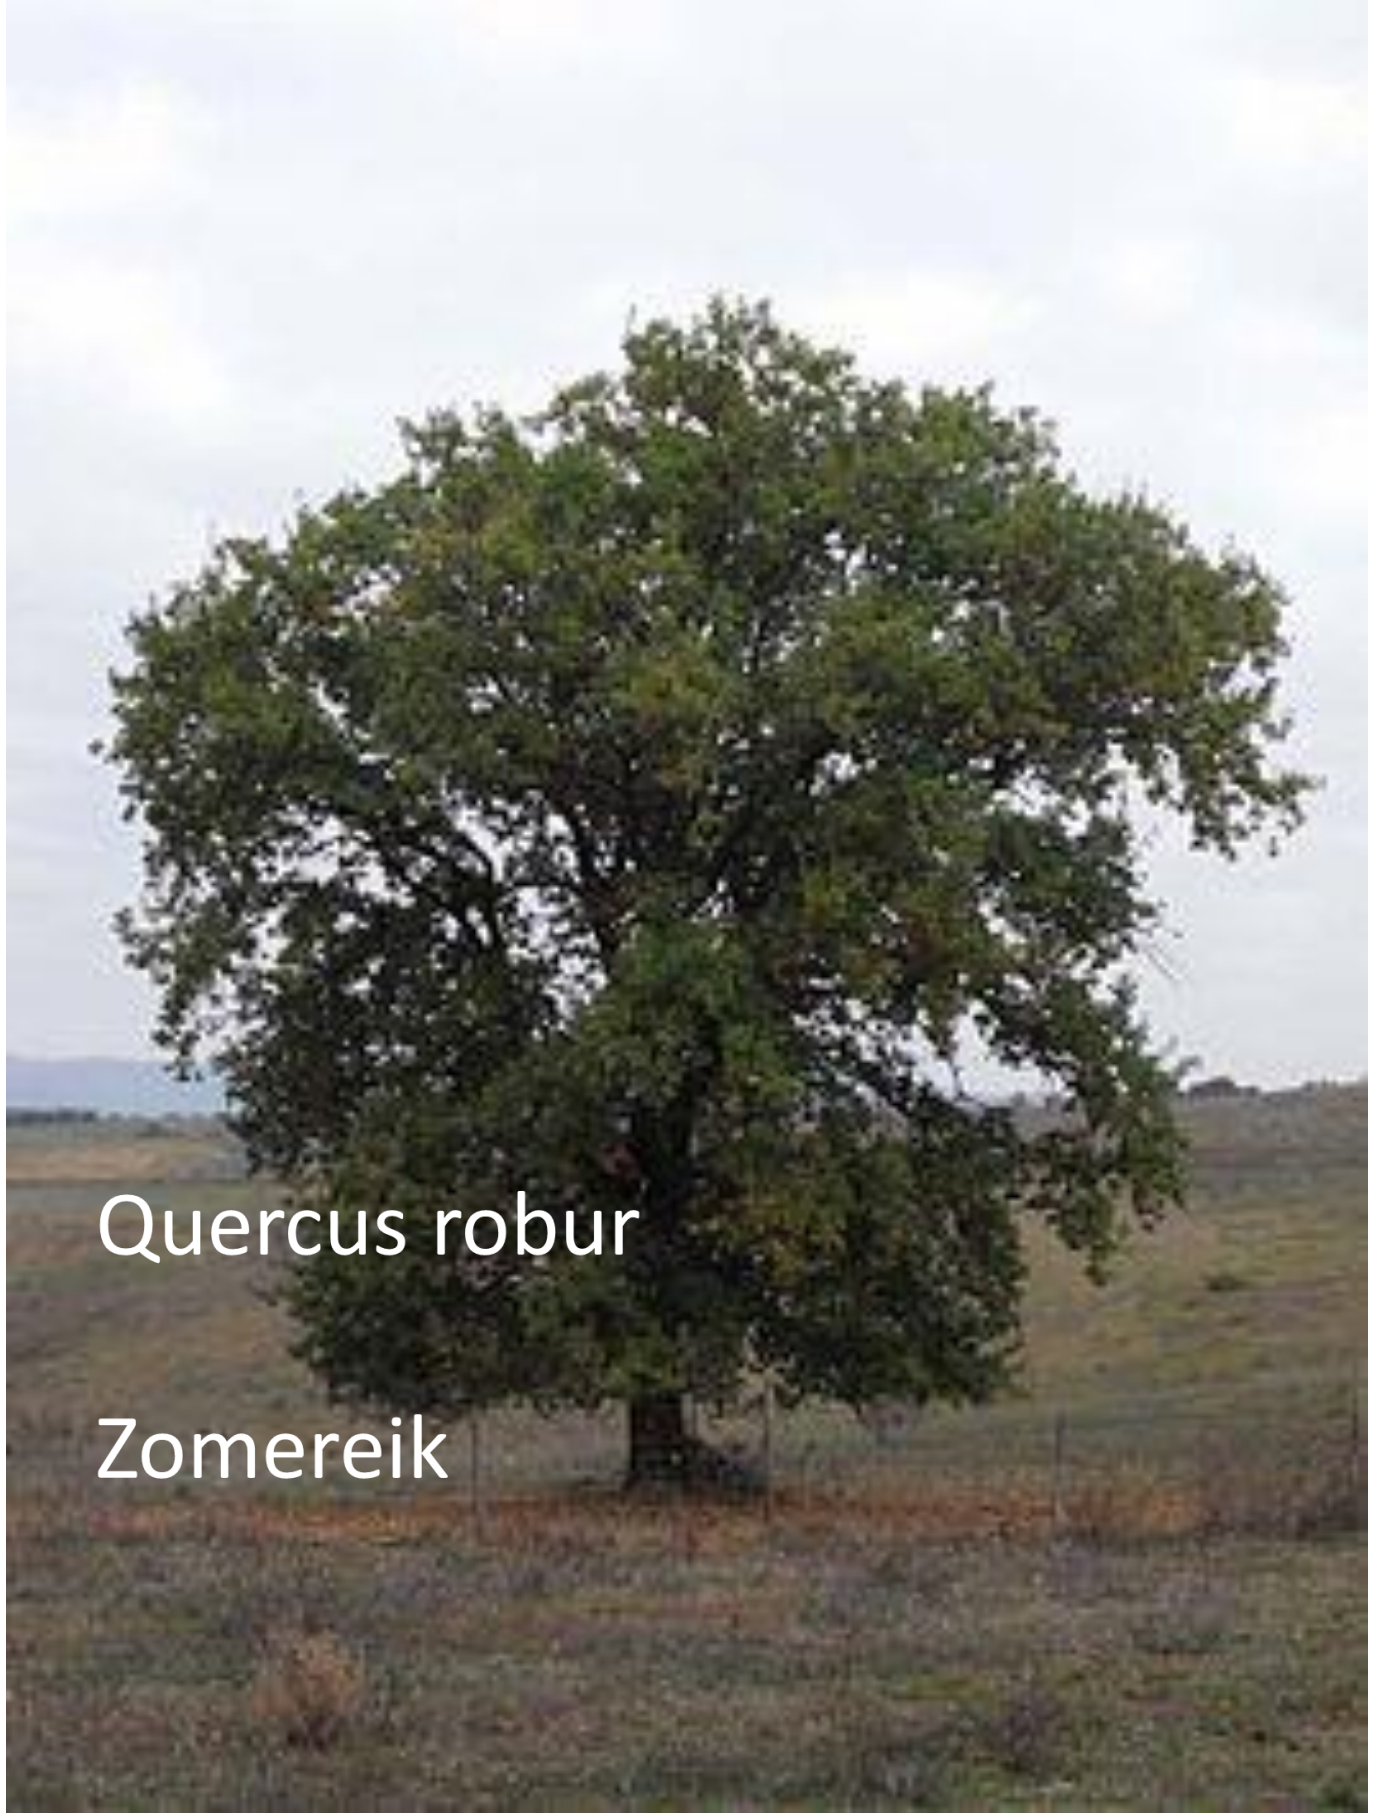

Plantlijst 131-140
Bosplantsoen,
winterkenmerken

Van deze lijst worden de takken
getoetst, dus geen foto's!

Acer campestre

Spaanse aak of
veldesdoorn

Acer campestre

Spaanse aak of
veldesdoorn

Quercus robur

Zomereik

Quercus robur

Zomereik

Salix caprea
Boswilg of waterwilg

Alnus glutinosa

Els

Alnus glutinosa

Els

Crataegus monogyna

Vogelkers

Prunus padus

Vogelkers

A photograph of a branch of Betula pendula (Weeping Birch) with several green, serrated leaves and two brown, cylindrical catkins. The branch is set against a light blue background. The text "Betula pendula" is overlaid in white at the bottom left of the image.